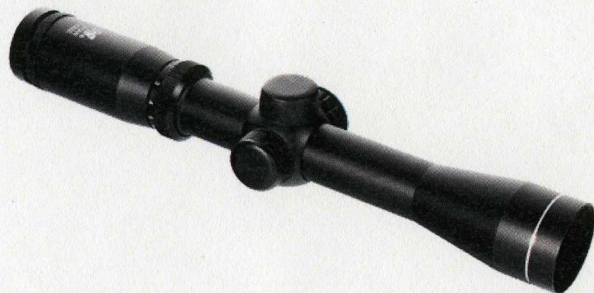

SCOPES

2.5X30 LONG EYE RELIEF

PLEX - SPB2530B

- Long eye relief for extended mounting capability
- Multi-coated lenses
- Fixed power magnification
- Non-illuminated reticle
- Includes 1" aluminum Weaver style rings, and lens covers

Dimensions:
8.6"L x 2.1"H x 1.8"D

2-7X32 LONG EYE RELIEF

PLEX - SPB2732B

- Long eye relief for extended mounting capability
- Multi-coating lenses
- Variable power magnification
- Non-illuminated reticle
- Includes 1" aluminum Weaver style rings, and lens covers

Dimensions:
11.1"L x 1.6"H x 2.1"D

2-7X32 LONG EYE RELIEF

PLEX - SEPB2732B

- Long eye relief for extended mounting capability
- Multi-coated lenses
- Variable power magnification
- Red illuminated reticle
- Includes 1" aluminum Weaver style rings, and lens covers

Dimensions:
11.0"L x 2.1"H x 1.8"D

SPECIFICATIONS	SPB2530B	SPB2732B	SEPB2732B
MAGNIFICATION	2.5X	2X - 7X	2X - 7X
TUBE DIAMETER	1"	1"	1"
OBJECTIVE LENS DIAMETER	30 mm	32 mm	32 mm
FIELD OF VIEW (ft @ 100 yds)	19.0 ft	14.0 - 4.5 ft	14.0 - 4.5 ft
EYE RELIEF	10.4"	8.7 - 10.7"	8.7 - 10.7"
WEIGHT	11.0 oz	11.8 oz	9.6 oz
OVERALL LENGTH	8.9"	11.1"	11.0"
EXIT PUPIL	12.0 mm	16.0 - 4.6 mm	16.0 - 4.6 mm
CLICK VALUE @ 100 YDS	1/2 MOA	1/4 MOA	1/2 MOA
ILLUMINATION	N/A	N/A	N/A
LENS COATING	Blue	Blue	Blue