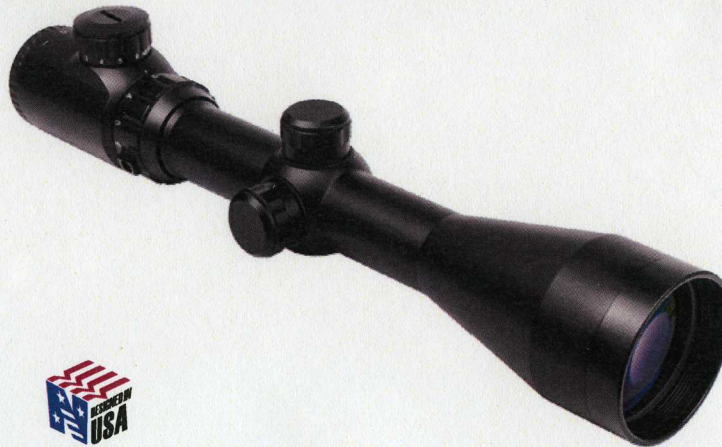

EURO SERIES

SCOPE RINGS NOT INCLUDED

SUD31250GV2

DOT PLEX

DOT PLEX

SUM31250GV2

MIL-DOT

MIL-DOT

ADJUSTABLE QUICK FOCUS RING AT END OF OCULAR LENS

3X - 12X

Dimensions:
10.3"L x 2.7"H x 2.4"D

Features:

- Fully multi-coated lenses
- Powered by 3 volt lithium battery (CR2032) included
- 5 Different levels of illumination brightness
- Glass etched reticle
- One piece 30mm anodized aluminum tube

See Icon Key for Descriptions

MODEL #	MAGNIFICATION	TUBE DIAMETER	OBJECTIVE LENS DIAMETER	FIELD OF VIEW (ft @ 100 yds)	EYE RELIEF	WEIGHT	OVERALL LENGTH	EXIT PUPIL	CLICK VALUE @ 100 YDS	ILLUMINATION	LENS COATING
SUD31250GV2	3X - 12X	30	50mm	33.5-7.4 ft	2.6-3.1 in	19.7 oz	12.6 in	16.7-4.2 mm	1/4 MOA	Red/Green	Green
SUM31250GV2	3X - 12X	30	50mm	33.5-7.4 ft	2.6-3.1 in	19.7 oz	12.6 in	16.7-4.2 mm	1/4 MOA	Red/Green	Green